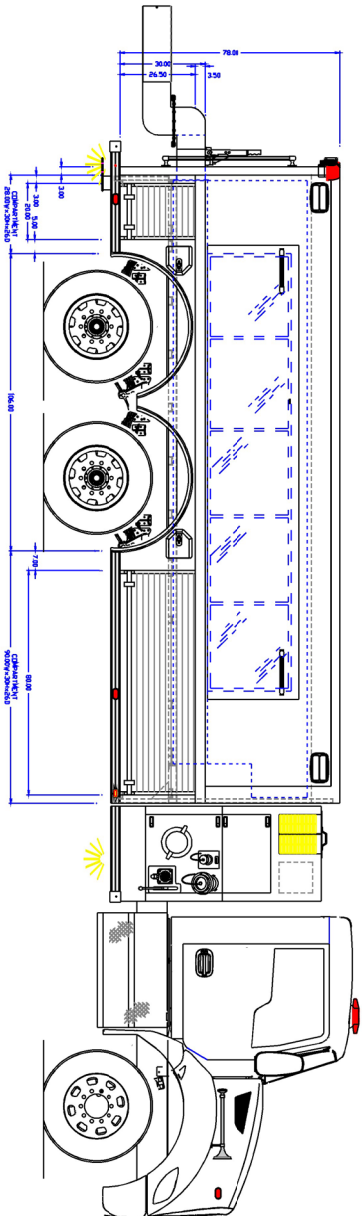

1. NOTES:
1. OVERALL HEIGHT IS IN LOADED CONDITION. UNLOADED HEIGHTS MAY BE 4" ABOVE HEIGHTS SHOWN.
  2. DO NOT SCALE DRAWING.
  3. ALL DIMENSIONS ARE APPROXIMATE AND SUBJECT TO ENGINEERING CHANGES.
  4. DRAWING MAY OR MAY NOT SHOW ALL ITEMS AS DESCRIBED IN THE WRITTEN DETAIL SPECIFICATIONS.
  5. INCLUSION OF AN ITEM ON THE DRAWING DOES NOT CONSTITUTE THE INCLUSION OF THAT ITEM WITH THE FINAL DELIVERED UNIT.
  6. THE EFFECTIVE DOOR OPENINGS WILL BE COMPATIBLE ASSUMING FOR ROLLOVER PROTECTION SYSTEMS FOR ROLLOVER DOORS AND UP TO APPROX. 4" LESS FOR HINGED DOORS

APPROVED BY:

CHASSIS:	KENWORTH 2DR
PUMP:	HALE DSD 1250 GPM
TANK:	POLY/2500
PANEL MATL:	STAINLESS STEEL
COMP INTERIOR:	SPALLER
MAXIMUM HEIGHT	NONE
MAXIMUM LENGTH	NONE
BODY WIDTH	101"

rosenbauer ROSENBAUER FX 1/8"
PART NUMBER REV