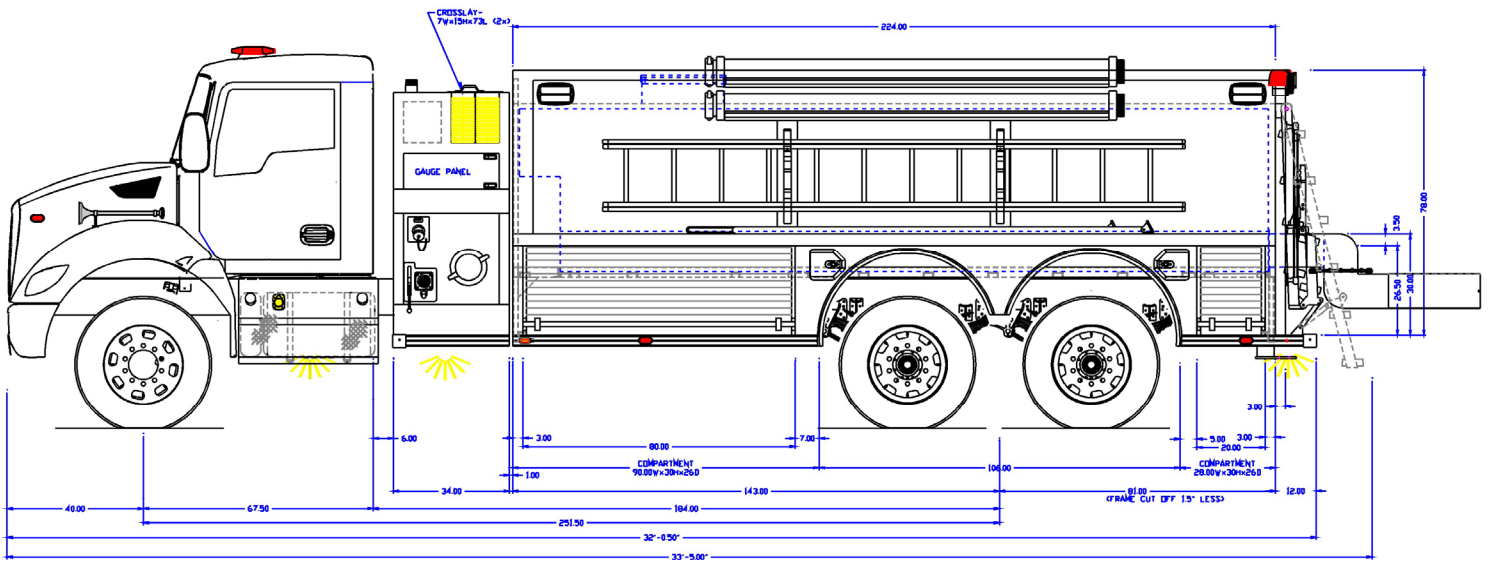

## CHASSIS

- Kenworth T480 Chassis
- Seating for two (2)
- PX-9 450 hp engine
- Allison 3000 EVS transmission
- Axles 16,000# front 40,000# rear
- Electronic stability control
- Michelin tires
- Polished aluminum rims
- Heated mirrors
- 50 gallon fuel tank
- Treadplate cab step overlays
- Hood mounted air horns

## PUMP & PLUMBING

- Hale DSD 1250 gpm pump
- FRC InControl TGA 300 governor
- 2500 gallon water tank
- Two (2) crosslay pre-connects
- Left, right and rear discharges
- Monitor discharge
- Rear square dump with swivel
- 4" rear direct tank fill

## BODY

- Rosenbauer FX 1/8" aluminum body
- 5 year body construction warranty
- Hot dip galvanized sub frame
- Whelen warning light package
- 30" high compartments
- ROM roll-up doors
- ROM V3 LED compartment lighting
- Rosenbauer EZ climb ladder at the rear
- Storage for four (4) SCBA cylinders
- Folding tank storage on body side
- Suction hose storage in water tank
- Equipped with suction hose and 3000 gallon folding tank

APPROVED BY:

CHASSIS:	KENWORTH 2DR
PUMP:	HALE DSD 1250 GPM
TANK:	POLY/2500
PANEL MATL:	STAINLESS STEEL
COMP INTERIOR:	SPALLER
MAXIMUM HEIGHT	NONE
MAXIMUM LENGTH	NONE
BODY WIDTH	101"

REVISION DATE  
 BROWN NJ DATE: 10-9-23  
 PROPRIETARY AND CONFIDENTIAL  
 THE INFORMATION CONTAINED IN THIS DRAWING IS  
 THE PROPERTY OF ROSENBAUER. ANY  
 REPRODUCTION IN ANY MANNER WITHOUT  
 THE WRITTEN PERMISSION OF  
 ROSENBAUER IS  
 PROHIBITED.