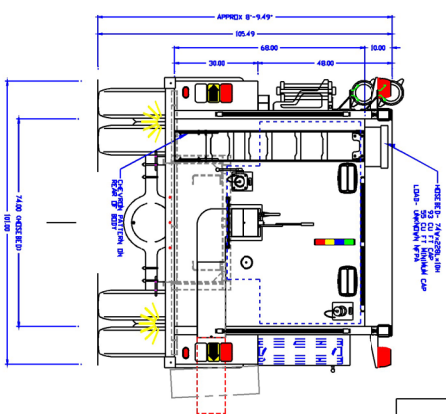

1. NOTES:
1. OVERALL HEIGHT IS IN LOADED CONDITION. UNLOADED HEIGHTS MAY BE 4" ABOVE HEIGHTS SHOWN.
  2. DO NOT SCALE DRAWING.
  3. ALL DIMENSIONS ARE APPROXIMATE AND SUBJECT TO ENGINEERING CHANGES.
  4. DRAWING MAY OR MAY NOT SHOW ALL ITEMS AS DESCRIBED IN THE WRITTEN DETAIL SPECIFICATIONS.
  5. INCLUSION OF AN ITEM ON THE DRAWING DOES NOT CONSTITUTE THE INCLUSION OF THAT ITEM WITH THE FINAL DELIVERED UNIT.
  6. THE EFFECTIVE DOOR OPENINGS WILL BE COMPATIBLE ASSUMING FOR ROLLOVER PROTECTION SYSTEMS FOR ROLLOVER DOORS AND UP TO APPROX. 4" LESS FOR HINGED DOORS

APPROVED BY:

CHASSIS:	KENWORTH 2DR
PUMP:	HALE DSD 1250 GPM
TANK:	POLY/2500
PANEL MATL:	STAINLESS STEEL
COMP INTERIOR:	SPALLER
MAXIMUM HEIGHT	NONE
MAXIMUM LENGTH	NONE
BODY WIDTH	101"

rosenbauer ROSENBAUER FX 1/8"
PART NUMBER REV