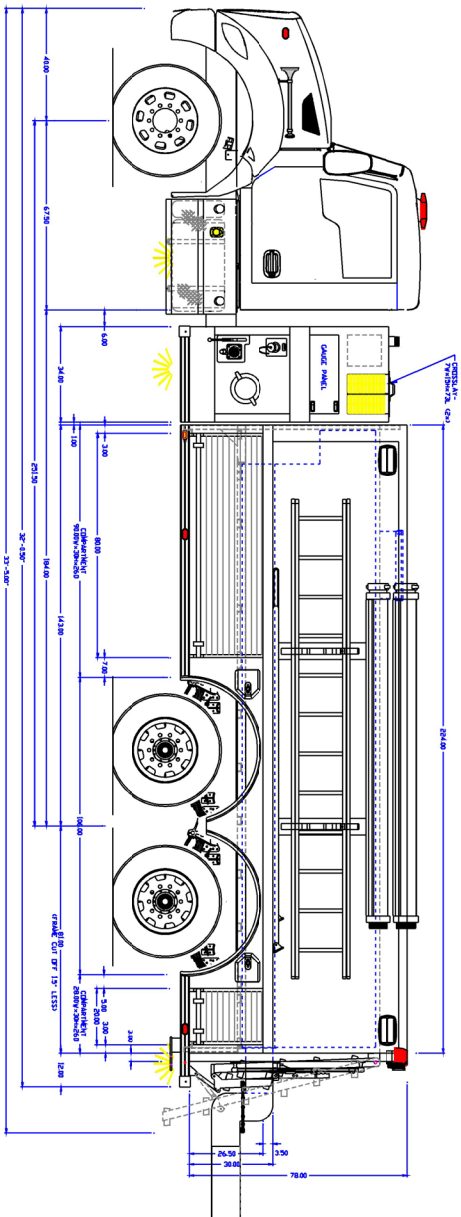

1. NOTES:
1. OVERALL HEIGHT IS IN LOADED CONDITION. UNLOADED HEIGHTS MAY BE 4" ABOVE HEIGHTS SHOWN.
  2. DO NOT SCALE DRAWING.
  3. ALL DIMENSIONS ARE APPROXIMATE AND SUBJECT TO ENGINEERING CHANGES.
  4. DRAWING MAY OR MAY NOT SHOW ALL ITEMS AS DESCRIBED IN THE WRITTEN DETAIL SPECIFICATIONS.
  5. INCLUSION OF AN ITEM ON THE DRAWING DOES NOT CONSTITUTE THE INCLUSION OF THAT ITEM WITH THE FINAL DELIVERED UNIT.
  6. THE EFFECTIVE DOOR OPENINGS WILL BE COMPATIBLE ASSUMING FOR ROLLOVER PROTECTION SYSTEMS FOR ROLLOVER DOORS AND UP TO APPROX. 4" LESS FOR HINGED DOORS

APPROVED BY:

CHASSIS:	KENWORTH 2DR
PUMP:	HALE DSD 1250 GPM
TANK:	POLY/2500
PANEL MATL:	STAINLESS STEEL
COMP INTERIOR:	SPALLER
MAXIMUM HEIGHT	NONE
MAXIMUM LENGTH	NONE
BODY WIDTH	101"

rosenbauer ROSENBAUER FX 1/8"
PART NUMBER REV