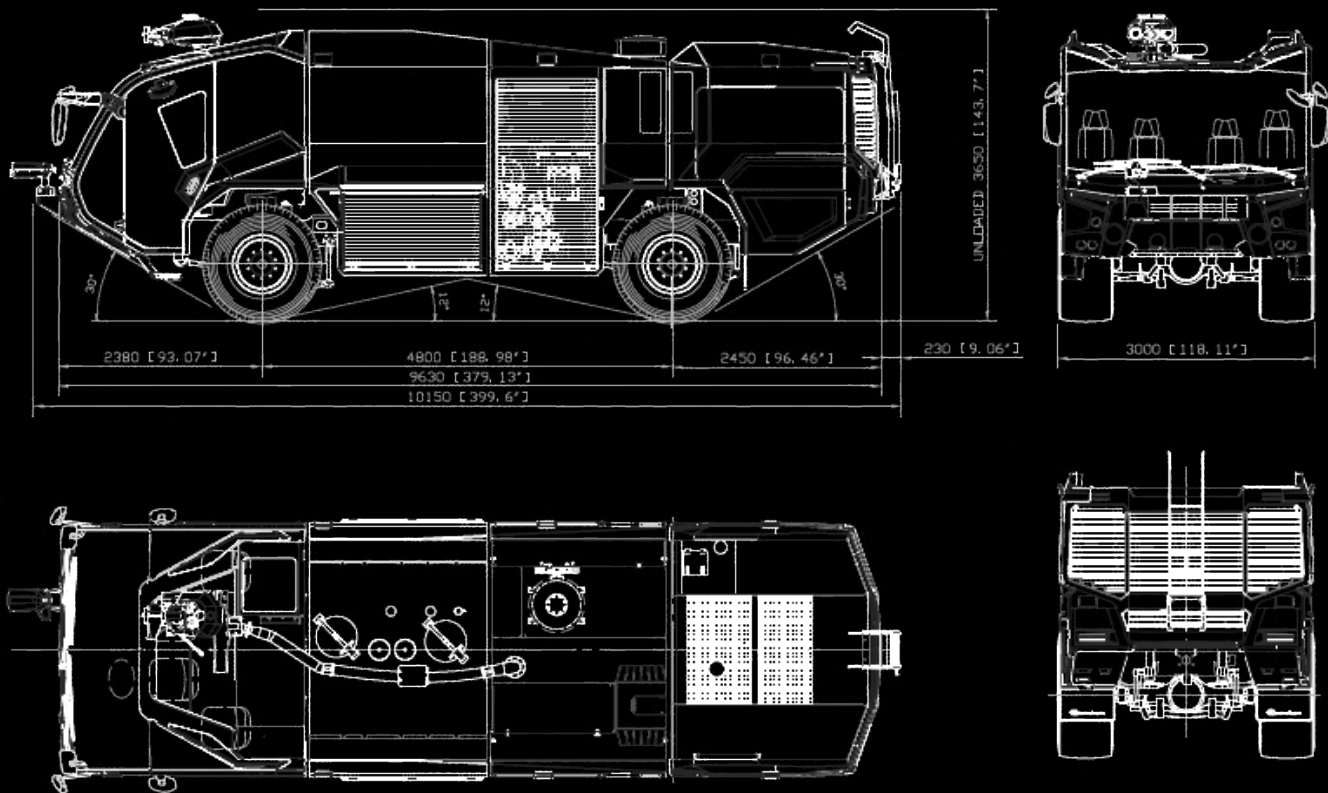

PANTHER 4X4

ARFF APPARATUS

WWW.ROSENBAUERAMERICA.COM

CHASSIS & CAB:

- ▶ Tubular Chassis Frame Rails
- ▶ Volvo 700 HP D16 Industrial Engine
- ▶ Twin Disc 6 Speed Electronic Transmission
- ▶ High Performance Coil Spring Suspension (HPCS)
- ▶ Differential Locks for Front and Rear Axles
- ▶ Top Speed Approx. 70 MPH (Fully Loaded)
- ▶ Acceleration 0-50 MPH/25 Sec (Fully Loaded)
- ▶ On Board Battery Charger
- ▶ Monitoring and Data Acquisition System (MADAS)
- ▶ 105 Cubic Ft of Windshield Visibility
- ▶ Seating for Up to 6 Personnel
- ▶ Flip Up Center Console
- ▶ Flip Up Dashboard Camera Monitors

BODY & FIREFIGHTING SYSTEM:

- ▶ 1585 Gallon Water Tank
- ▶ 200 Gallon Foam Tank
- ▶ Rosenbauer N80 2100 GPM Pump
- ▶ Rosenbauer RM35 Turrets Including Hydrochem
- ▶ Single or Twin Agent Booster Reel
- ▶ Two (2) 1 3/4" Pre-Connect Handlines
- ▶ Windshield Deluge System
- ▶ 500 lb. Dry Chemical or Halotron Systems
- ▶ LED Integrated Warning Lights
- ▶ Full Firefighting Structural Panel
- ▶ Automatic Foam Selection of 1% thru 9%
- ▶ Weight of 57,000 lbs (Full Agent and Equipment)
- ▶ Onboard Generator Systems