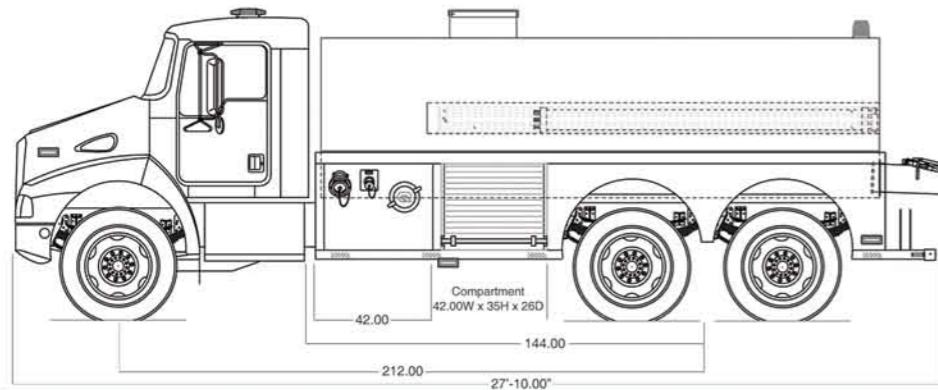

Standard Features

Chassis

- > Freightliner M2 Chassis, 300 HP
- > 12,000# Front Axle
- > 23,000# Rear Axle
- > Allison Automatic Transmission
- > Air Conditioning
- > Chevron Style Reflective Striping on the Entire Rear Body Face
- > Vehicle Data Recorder (VDR)
- > Seat Belt Warning System
- > Three Person Seating

Body

- > Aluminum Body with Two Compartments
- > Roll-Up Doors
- > Darley HM500 PTO Pump with Pump-And-Roll
- > 10" Dump Valve
- > 2,000 Gallon Poly Tank
- > Slide-In Drop Tank / Hard Suction Hose Compartment
- > Code 3 NFPA Warning Light Package

Price: \$ _____

2,000 Gallon Tank

3,000 Gallon Tank

Options

- International two (2) door chassis - IPO standard Freightliner
- 3,000 gallon poly tank with Kenworth tandem axle
 - Kenworth T370 Chassis, 360 HP
 - 14,600# front axle
 - 40,000# rear axle
 - Allison Automatic Transmission
- Darley PSP 1250 GPM PTO pump
- LED Code 3 warning light package
- Hosebed with cover
- Swivel dump valve extension
- Two 1 3/4" speedlays above pump IPO the rear two 1/2" discharge
- One 2 1/2" rear direct tank fill
- Air horns
- LED tail lights
- Chassis color: Red White
- Two tone cab paint Upper color: White Lower color code: _____
- Custom single tone chassis color Color code: _____
- Lettering
- 2100 gallon folding tank
- Exterior cab trim package - includes chrome bumper and treadplate cab running boards
- Air compressor w/battery charger w/auto eject
- Wheel trim package