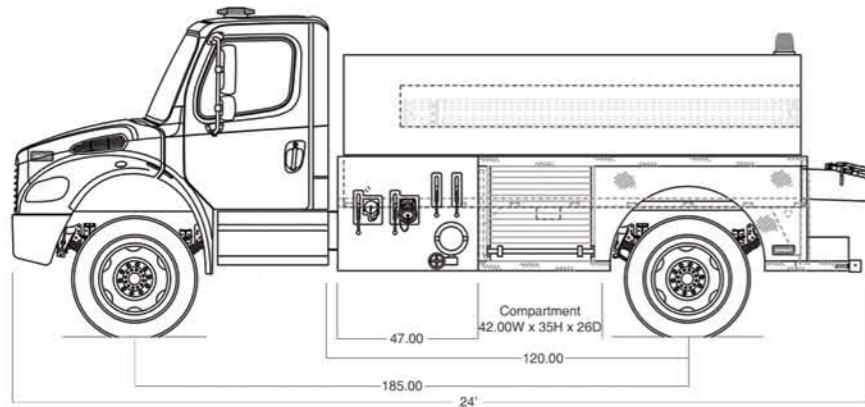

Standard Features

Chassis

- > Freightliner M2 Chassis, 300 HP
- > 12,000# Front Axle
- > 23,000# Rear Axle
- > Allison Automatic Transmission
- > Air Conditioning
- > Chevron Style Reflective Striping on the Entire Rear Body Face
- > Vehicle Data Recorder (VDR)
- > Seat Belt Warning System
- > Three Person Seating

Body

- > Aluminum Body with Two Compartments
- > Roll-Up Doors
- > Darley HM500 PTO Pump with Pump-And-Roll
- > 10" Dump Valve
- > 2,000 Gallon Poly Tank
- > Slide-In Drop Tank / Hard Suction Hose Compartment
- > Code 3 NFPA Warning Light Package

Price: \$ _____

2,000 Gallon Tank

3,000 Gallon Tank

Options

- International two (2) door chassis - IPO standard Freightliner
- 3,000 gallon poly tank with Kenworth tandem axle
 - Kenworth T370 Chassis, 360 HP
 - 14,600# front axle
 - 40,000# rear axle
 - Allison Automatic Transmission
- Darley PSP 1250 GPM PTO pump
- LED Code 3 warning light package
- Hosebed with cover
- Swivel dump valve extension
- Two 1 3/4" speedlays above pump IPO the rear two 1/2" discharge
- One 2 1/2" rear direct tank fill
- Air horns
- LED tail lights
- Chassis color: Red White
- Two tone cab paint Upper color: White Lower color code: _____
- Custom single tone chassis color Color code: _____
- Lettering
- 2100 gallon folding tank
- Exterior cab trim package - includes chrome bumper and treadplate cab running boards
- Air compressor w/battery charger w/auto eject
- Wheel trim package