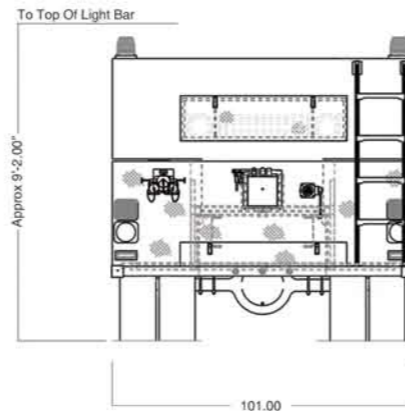

Designed for quick delivery, this unit is a base model with a wide variety of pre-packaged options. **The Firestar Series, with pre-engineered options, can be designed to meet your departments needs.**

Standard Features

Chassis

- > Freightliner M2 Chassis, 300 HP
- > 12,000# Front Axle
- > 23,000# Rear Axle
- > Allison Automatic Transmission
- > Air Conditioning
- > Chevron Style Reflective Striping on the Entire Rear Body Face
- > Vehicle Data Recorder (VDR)
- > Seat Belt Warning System
- > Three Person Seating

Body

- > Aluminum Body with Two Compartments
- > Roll-Up Doors
- > Darley HM500 PTO Pump with Pump-And-Roll
- > 10" Dump Valve
- > 2,000 Gallon Poly Tank
- > Slide-In Drop Tank / Hard Suction Hose Compartment
- > Code 3 NFPA Warning Light Package

Price: $ _____

2,000 Gallon Tank

Options

- ☐ International two (2) door chassis - IPO standard Freightliner
- ☐ 3,000 gallon poly tank with Kenworth tandem axle
  - Kenworth T370 Chassis, 360 HP
  - 14,600# front axle
  - 40,000# rear axle
  - Allison Automatic Transmission
- ☐ Darley PSP 1250 GPM PTO pump
- ☐ LED Code 3 warning light package
- ☐ Hosebed with cover
- ☐ Swivel dump valve extension
- ☐ Two 1 3/4" speedlays above pump IPO the rear two 1/2" discharge
- ☐ One 2 1/2" rear direct tank fill
- ☐ Air horns
- ☐ LED tail lights
- ☐ Chassis color: ☐ Red ☐ White
- ☐ Two tone cab paint Upper color: White Lower color code: _____
- ☐ Custom single tone chassis color Color code: _____
- ☐ Lettering
- ☐ 2100 gallon folding tank
- ☐ Exterior cab trim package - includes chrome bumper and treadplate cab running boards
- ☐ Air compressor w/battery charger w/auto eject
- ☐ Wheel trim package

Total Cost: $ _____

(FOB Lyons, South Dakota)
Prices good through 12/31/10